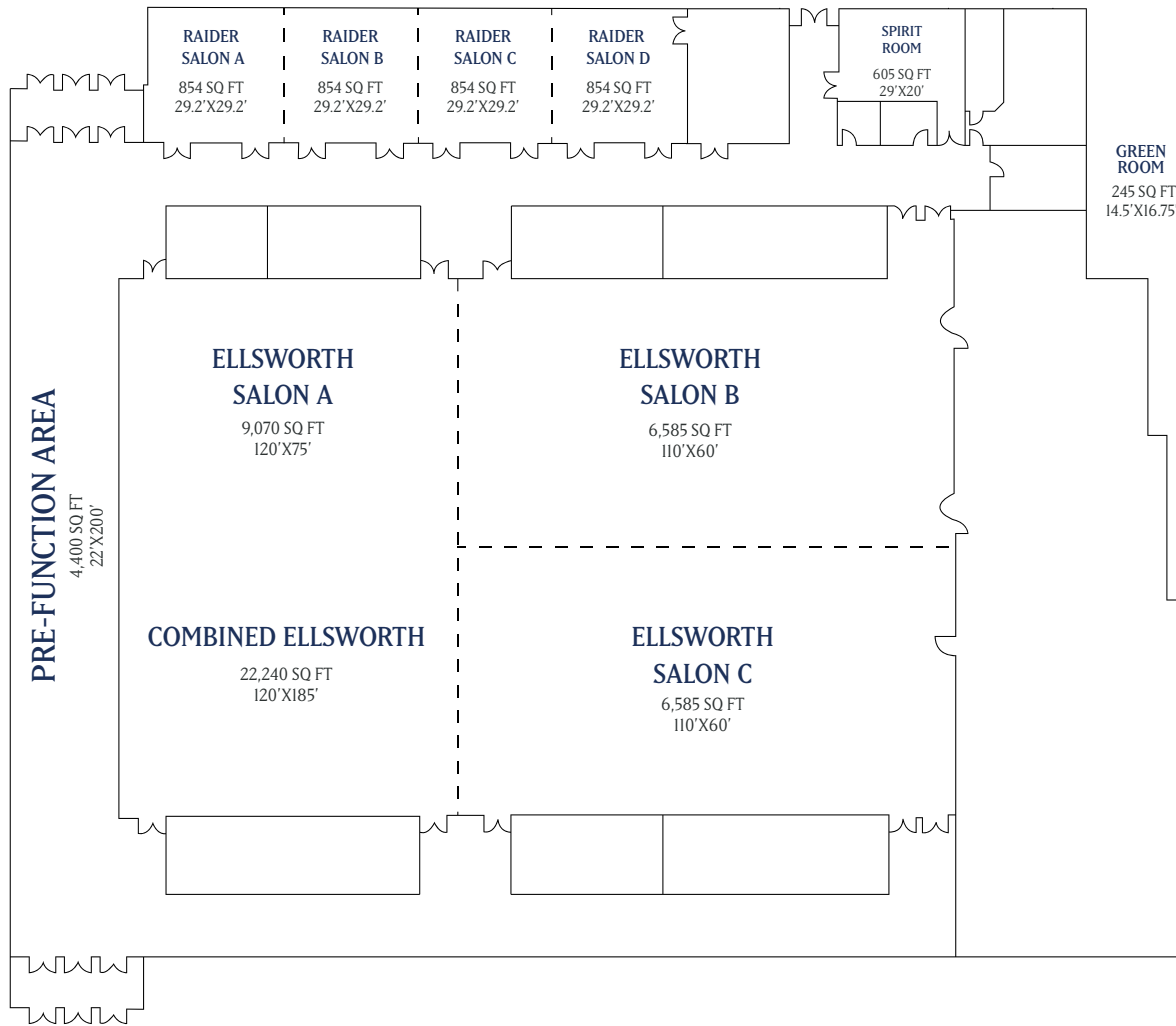

# Capacity & Layout

	RAIDER SALON COMBINED	RAIDER SALON SINGLE (A-D)	ELLSWORTH COMBINED	ELLSWORTH A	ELLSWORTH B	ELLSWORTH C	SPIRIT ROOM
<b>RECEPTION</b> 	220 PEOPLE	55 PEOPLE	3178 PEOPLE	1296 PEOPLE	941 PEOPLE	941 PEOPLE	30 PEOPLE
<b>ROUNDS</b> 	184 PEOPLE	48 PEOPLE	1160 PEOPLE	568 PEOPLE	400 PEOPLE	400 PEOPLE	16 PEOPLE
<b>CLASSROOM</b> 	192 PEOPLE	48 PEOPLE	1580 PEOPLE	648 PEOPLE	420 PEOPLE	420 PEOPLE	18 PEOPLE
<b>THEATRE</b> 	240 PEOPLE	60 PEOPLE	1800 PEOPLE	1008 PEOPLE	798 PEOPLE	798 PEOPLE	20 PEOPLE
<b>TRADE SHOW</b>	X	X	85 BOOTHS	48 BOOTHS	32 BOOTHS	32 BOOTHS	X
<b>U-SHAPE</b> 	X	18	X	X	X	X	12

# Capacity & Layout

The Box Elder Events Center is a state-of-the-art facility with professional DMX audio-visual technology, a full-service catering kitchen and over 60,000 square feet of event space.

Our mission is to create affordable, modern, and innovative events.

We look forward to providing world-class services for sporting events, conventions, weddings, and so much more.

	1 SALON	2 SALONS	3 SALONS	LANCER BALLROOM	B-1 BUSINESS LIBRARY	B21 BOARDROOM
<b>RECEPTION</b> 	55 PEOPLE	110 PEOPLE	165 PEOPLE	220 PEOPLE	X	X
<b>ROUNDS</b> 	48 PEOPLE	96 PEOPLE	144 PEOPLE	192 PEOPLE	X	X
<b>CLASSROOM</b> 	36 PEOPLE	90 PEOPLE	120 PEOPLE	150 PEOPLE	X	X
<b>U-SHAPE</b> 	24 PEOPLE	39 PEOPLE	X	X	X	X
<b>CONFERENCE</b> 	30 PEOPLE	48 PEOPLE	X	X	6 PEOPLE	10 PEOPLE
<b>THEATRE</b> 	55 PEOPLE	120 PEOPLE	180 PEOPLE	250 PEOPLE	X	X